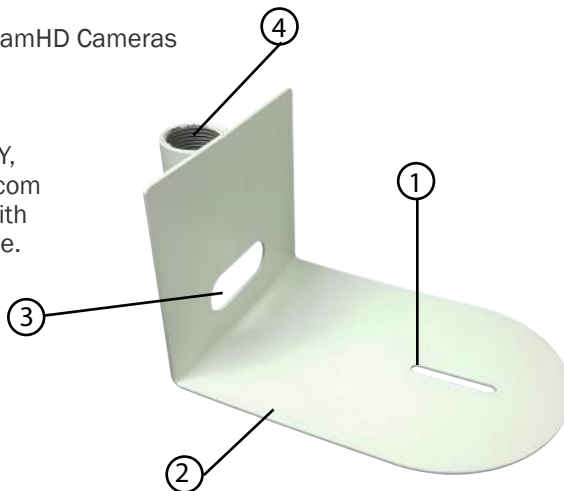

#### Features

- Mounts to ceiling using standard 1" NPT pipe
- White powder coat finish provides long lasting durability
- Universally compatible with all center mount cameras
- Pipe and ceiling flange not included
- 3 Year Warranty

#### Compatibility

- All small base HuddleCamHD Cameras
- All PTZOptics Cameras
- Most small based SONY, Panasonic, Cisco, Polycom and Vaddio cameras with a 1/4-20 mounting hole.

This universal thin profile ceiling mount was designed specifically for an ideal way to ceiling mount a camera under any ceiling type. Constructed from heavy gauge steel, this mount comes with a 3 year manufacture warranty.

- 1. Slot for 1/4-20 machine screw**  
Secures camera to mount.
- 2. Mount Base**  
5 11/16" wide universal metal camera tray.
- 3. Cable Access**  
Convenient cable access through mount and pipe.
- 4. Integrated 1" NPT Nipple**  
Allows mounting upright or up side down.

#### Specifications

Size & Weight	
Dimensions (in.):	5-11/16W x 9-7/8"D x 5-1/16H
Dimensions (mm.)	145W x 251D x 129H
Weight (lbs.)	2.5
Weight (kg.)	1.14

What's in the Box	
Camera Mount	
Mounting Hardware:	(1) Quarter Twenty bolt
	Pipe + Ceiling flange not included