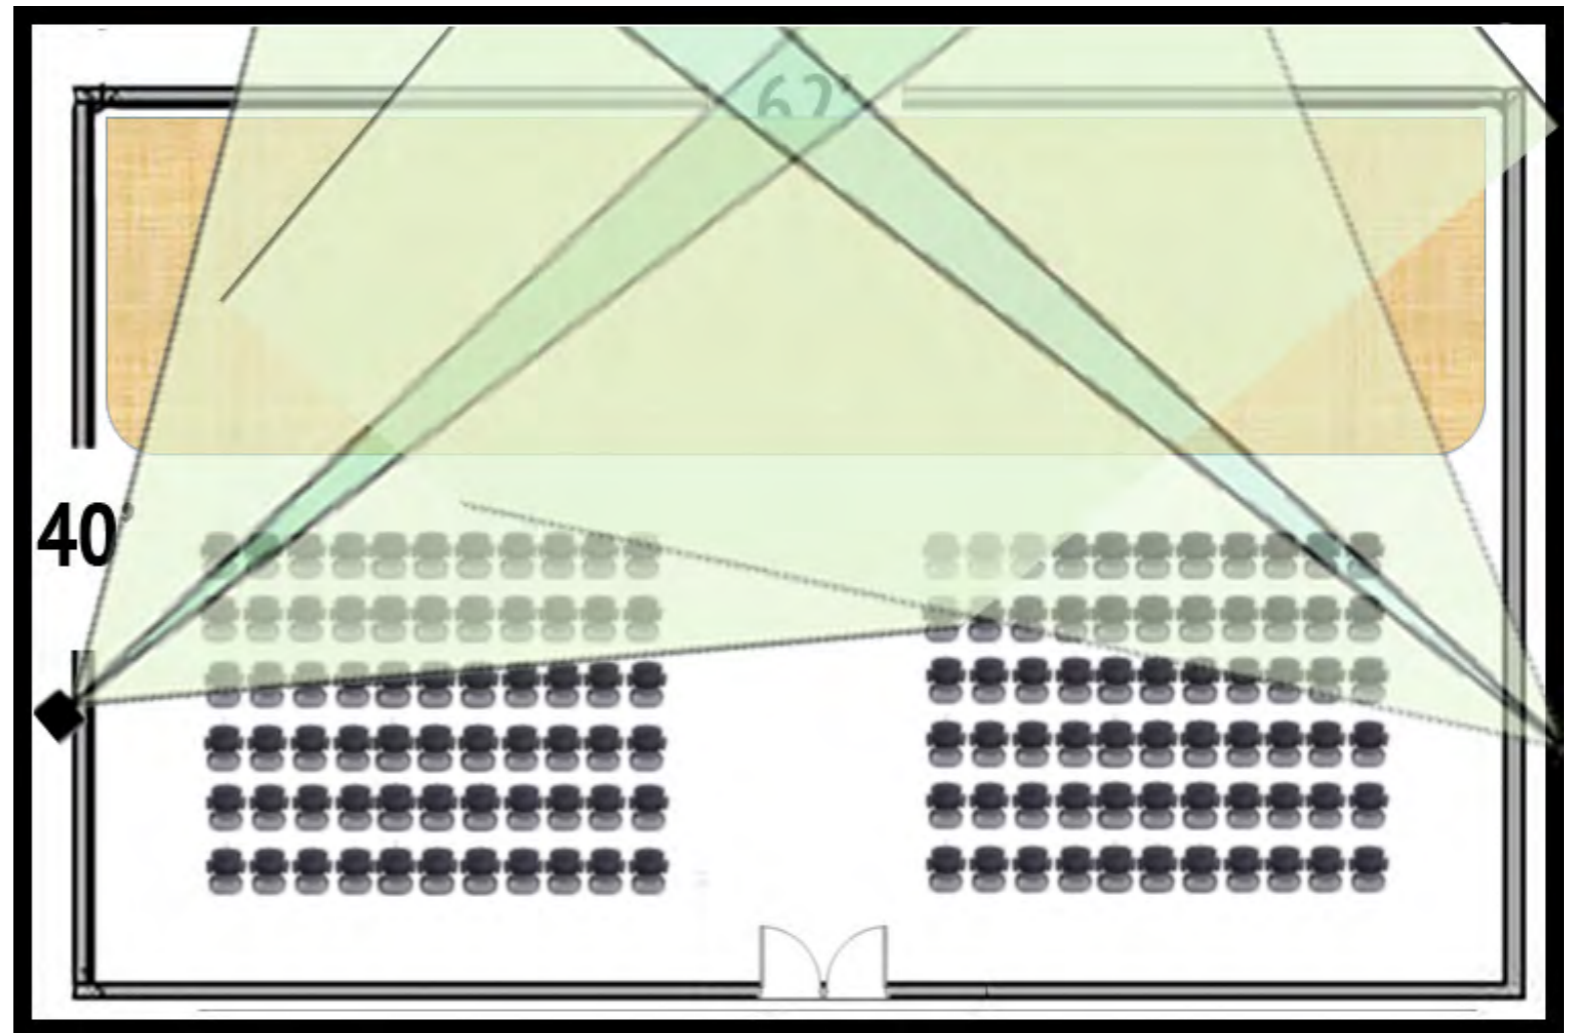

House of Worship

room configuration | large church dual camera

Live Broadcast Studio (SDI to USB)

Includes:

- (1) PTZOptics 12X-SDI
- (1) PTZOptics 20X-SDI
- (2) Epiphan SDI2USB3.0
- (2) 150' HD-SDI
- (1) DB9 Male to Female Cable
- (1) Cascade M-M 8 Pin MiniDin Cables

Existing:

- Existing Broadcast Switcher
- Dedicated PC

Mounting Options:

- Wall Mount (PT-WM-SM)
- Ceiling Mount (PTZO-CM)

Top down layout

done with our room configuration tool
Try free for <http://designer.ptzoptics.com>