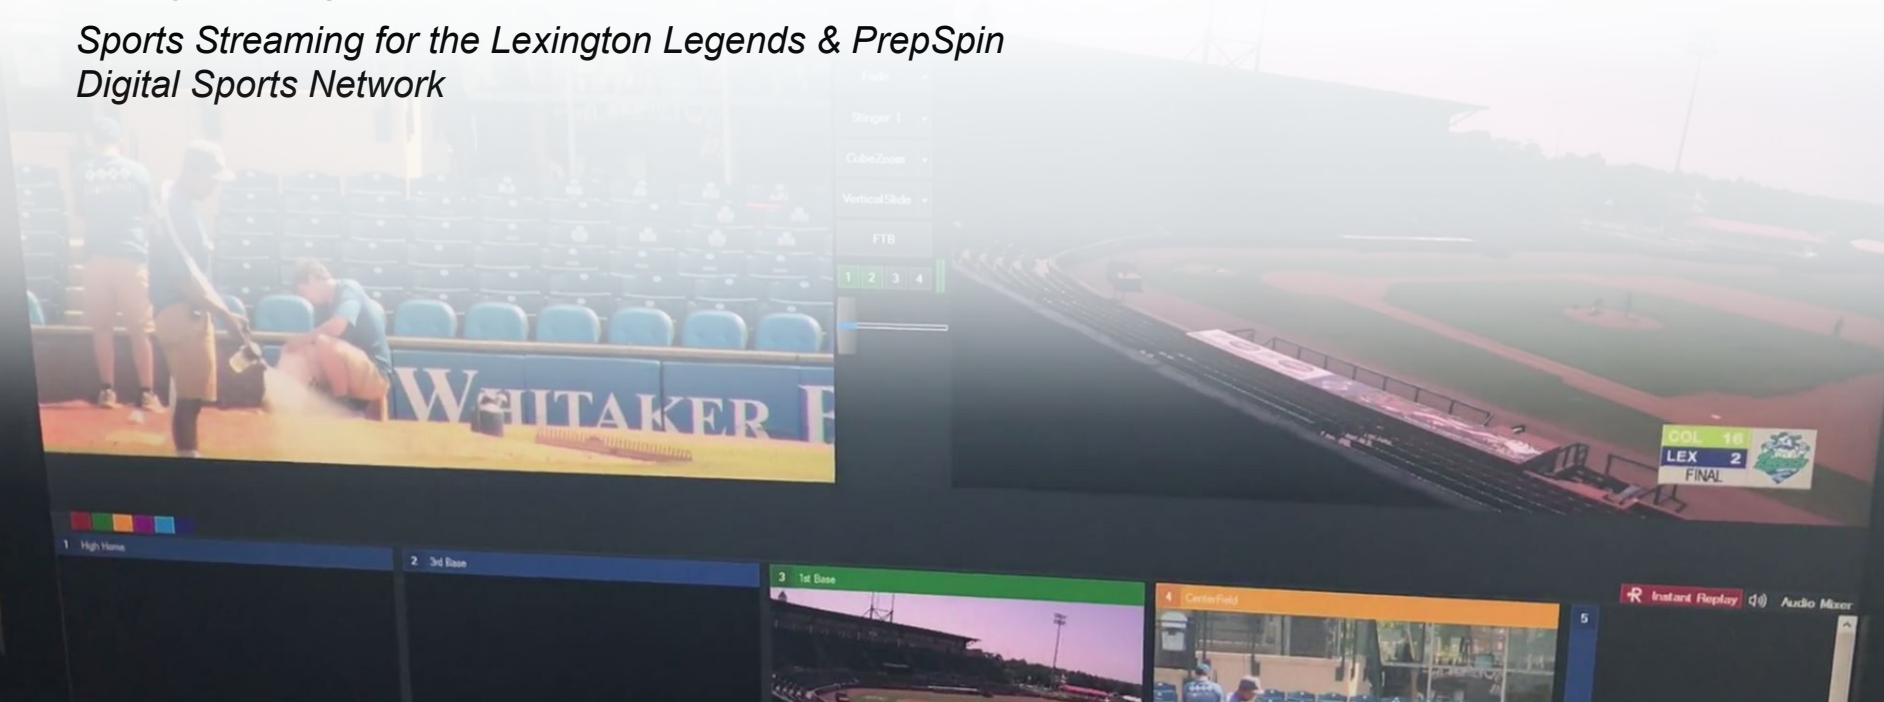

# Sports Streaming Case Study

**configuration | stadium press box**

*Sports Streaming for the Lexington Legends & PrepSpin  
Digital Sports Network*

# Sports PrepSpin

configuration | sports streaming

## Multi-Camera Live Streaming System

1. PTZOptics 20X-SDI
2. Outdoor Camera Enclosure (Optional)
3. Ubiquiti Wireless Antenna
4. IP Joystick
5. Edge Router
6. Custom vMix PC
7. HD-SDI Cabling
8. Network Cabling