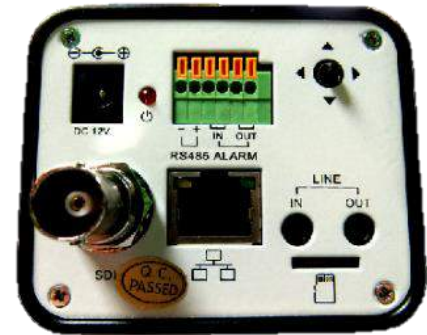

## PTZ OPTICS 3G-SDI Box Camera

The PTZ Optics VL-ZCam is a 1080p box camera for capturing HD video with a variety of lenses. With support for 3G-SDI & IP Streaming this camera is ideal for broadcasting high definition video signals for broadcast, surveillance or video conferencing applications up to 1080p/60 resolution. The PTVL-ZCAM comes complete with your first lens with 4X Zoom and a 122° wide angle field of view.

### KEY FEATURES

- Panasonic 1/2.7" inch HD CMOS Sensor
- 3G-SDI High Definition Video Output
- H.264, H.265 & MJPEG IP Streaming Output (dual stream)
- High performance in low illumination situations
- Full 1920x1080p HD Resolutions up to 60 frames per second via SDI
- 2D and 3D noise reduction with our latest "low noise CMOS sensor"
- Wide Dynamic Range
- Menu controls on back of camera
- RS485 and IP remote camera control
- C/CS Type Lens Mount
- Standard 1/4-20 female thread for camera mounting (top + bottom)
- PoE (Power over Ethernet) or 12VDC
- Hold left on Menu Navigation button for 5+ seconds to toggle Dynamic or Static IP addressing
- 3-year warranty
- Photobooth capable

### WHAT'S IN THE BOX

Box Camera  
4X Wide Angle Zoom Lens  
Power Adapter  
User Manual

Camera & Lens	
Video CMOS Sensor	1/2.7" CMOS, 2.07 Mega Pixels
	1080p 60/50/30/25, 1080i 60/50
Frame Rate	720p 60/50 (IP Stream limited to 30 fps)
Included Lens	F 2.8mm ~ 12mm, F1.4+
Incl. Lens Zoom	4X Optical Zoom
Incl. Lens Field of View	122°
Min Lux	.05 Lux (F1.8, AGC ON)
Shutter Speed	1/30s - 1/10000s
SNR	≥55dB
Vertical Flip & Mirror	Supported
Incl. lens Horiz. Angle of	28° (tele) - 122° (wide)
Incl. lens Vert. Angle of View	16° (tele) - 91° (wide)
Working Environment	Indoor