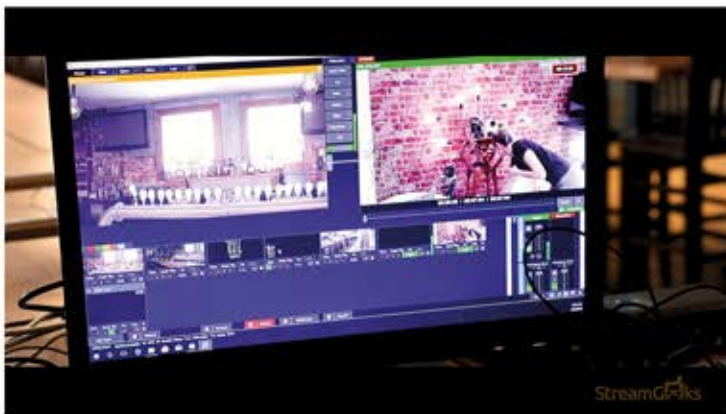

ABOUT PTZOPTICS

PTZOptics provides high-quality video conferencing and broadcast cameras with HDMI, 3G-SDI, USB 3.0 and IP Streaming. Our approach to video camera manufacturing focuses on value. We strive to provide best in class features at affordable prices while we extend our reach with open source camera controls, free Crestron/Extron programming modules and amazing technical support.

- Using the PTZOptics Producer Kit the Split Rail Tavern was able to have two PTZ cameras operated by a single production person.
- The PTZOptics Producer Kit used HD-SDI cabling for video and RS-232 Serial cabling for camera control so there was no network requirements or IP addresses necessary.
- Three PTZOptics Cameras were used connected the the PTZOptics Producer Plus Kit. The Producer Plus kit allows for up to four HD-SDI camera inputs.