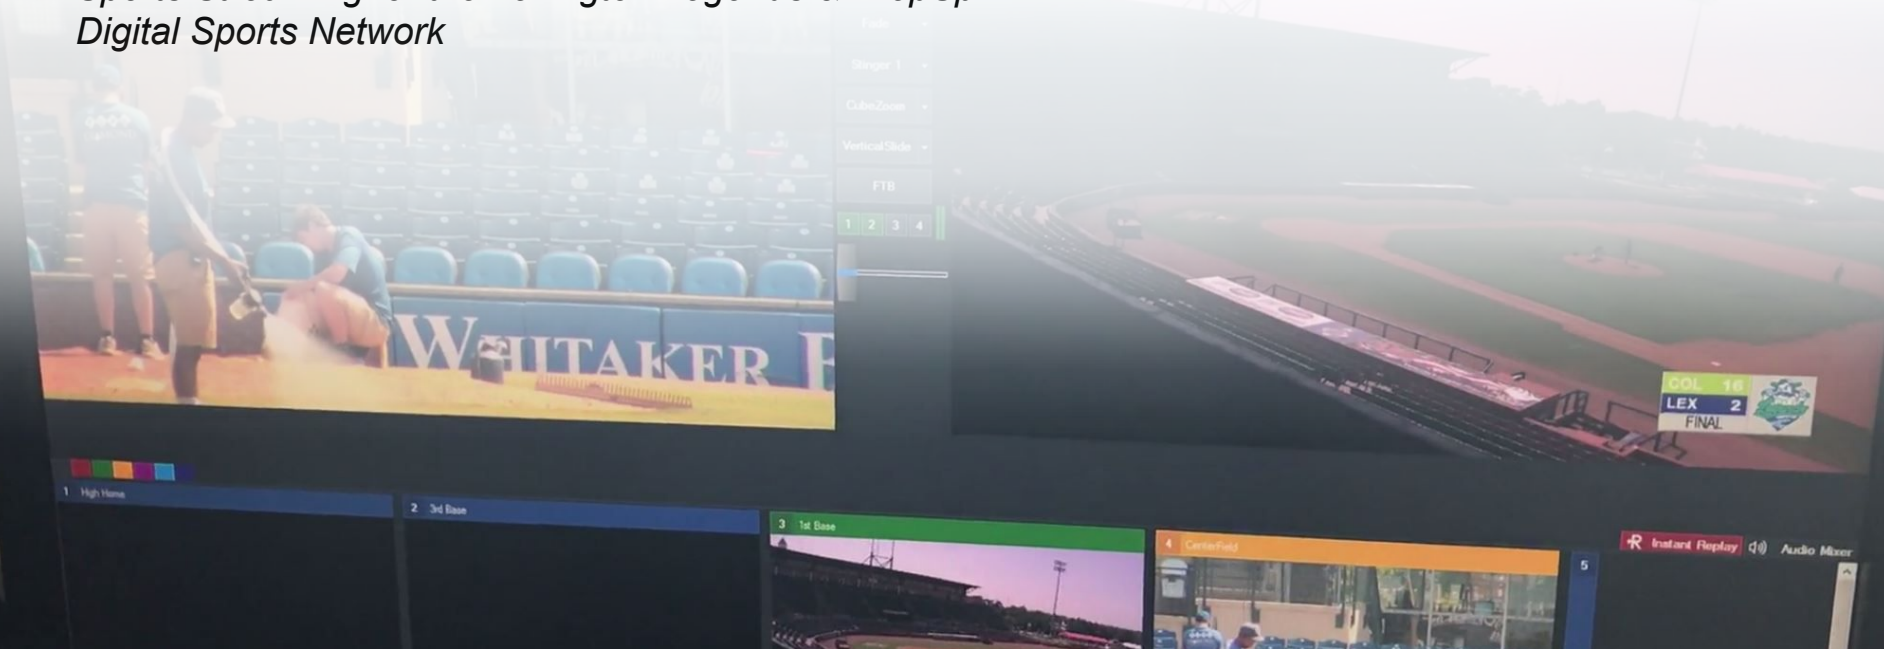

# Sports Streaming Case Study

**configuration | stadium press box**

*Sports Streaming for the Lexington Legends & PrepSpin  
Digital Sports Network*

# Sports PrepSpin

configuration | sports streaming

## Multi-Camera Live Streaming System

1. PTZOptics 20X-SDI
2. Outdoor Camera Enclosure (Optional)
3. Ubiquiti Wireless Antenna
4. IP Joystick
5. Edge Router
6. Custom vMix PC
7. HD-SDI Cabling
8. Network Cabling