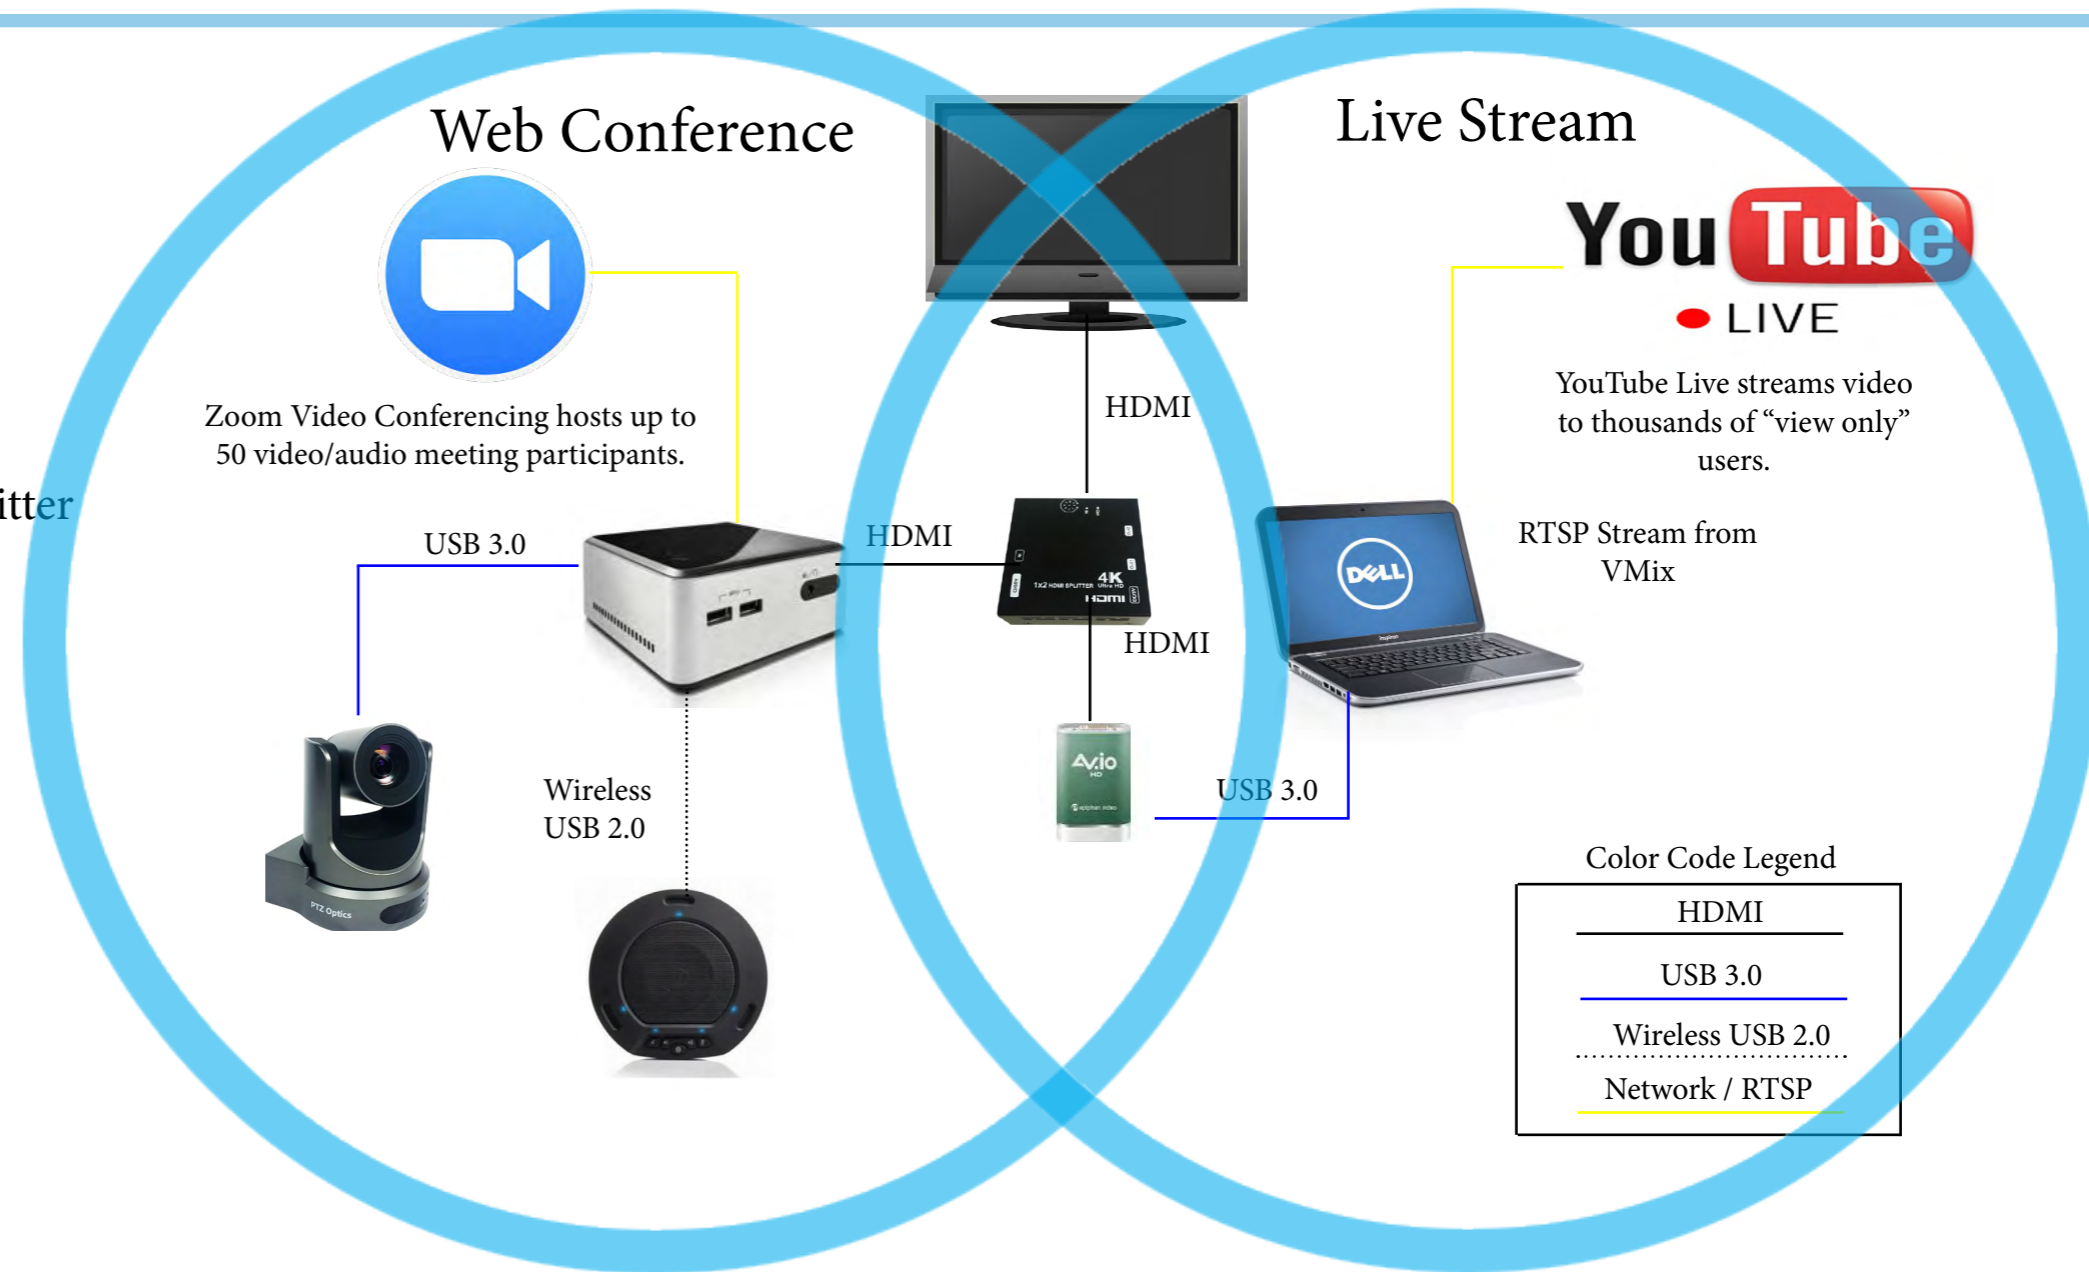

Live Streaming a Video Conference

room configuration | large studio

Live Streaming / Broadcasting with YouTube Live

Live Streaming a Video Conference

room configuration | large studio

Live Broadcast Studio

Includes:

- (1) PTZOptics 12X-USB
- (1) HuddlePod Air
- (1) Epiphan AV.IO
- (1) Intel NUC
- (1) HavaVision 1x2 HDMI Splitter
- (1) Laptop
- (1) VMix Pro License
- (1) Zoom Pro Account

Mounting Options:

- Wall Mount (PT-WM-SM)
- Ceiling Mount (PTZO-CM)

Live Streaming a Video Conference

room configuration | large studio

Live Broadcast Studio

Includes:

- (1) PTZOptics 12X-USB
- (1) HuddlePod Air
- (1) Epiphan AV.IO
- (1) Intel NUC
- (1) HavaVision 1x2 HDMI Splitter
- (1) Laptop
- (1) VMix Pro License
- (1) Zoom Pro Account

Mounting Options:

- Wall Mount (PT-WM-SM)
- Ceiling Mount (PTZO-CM)