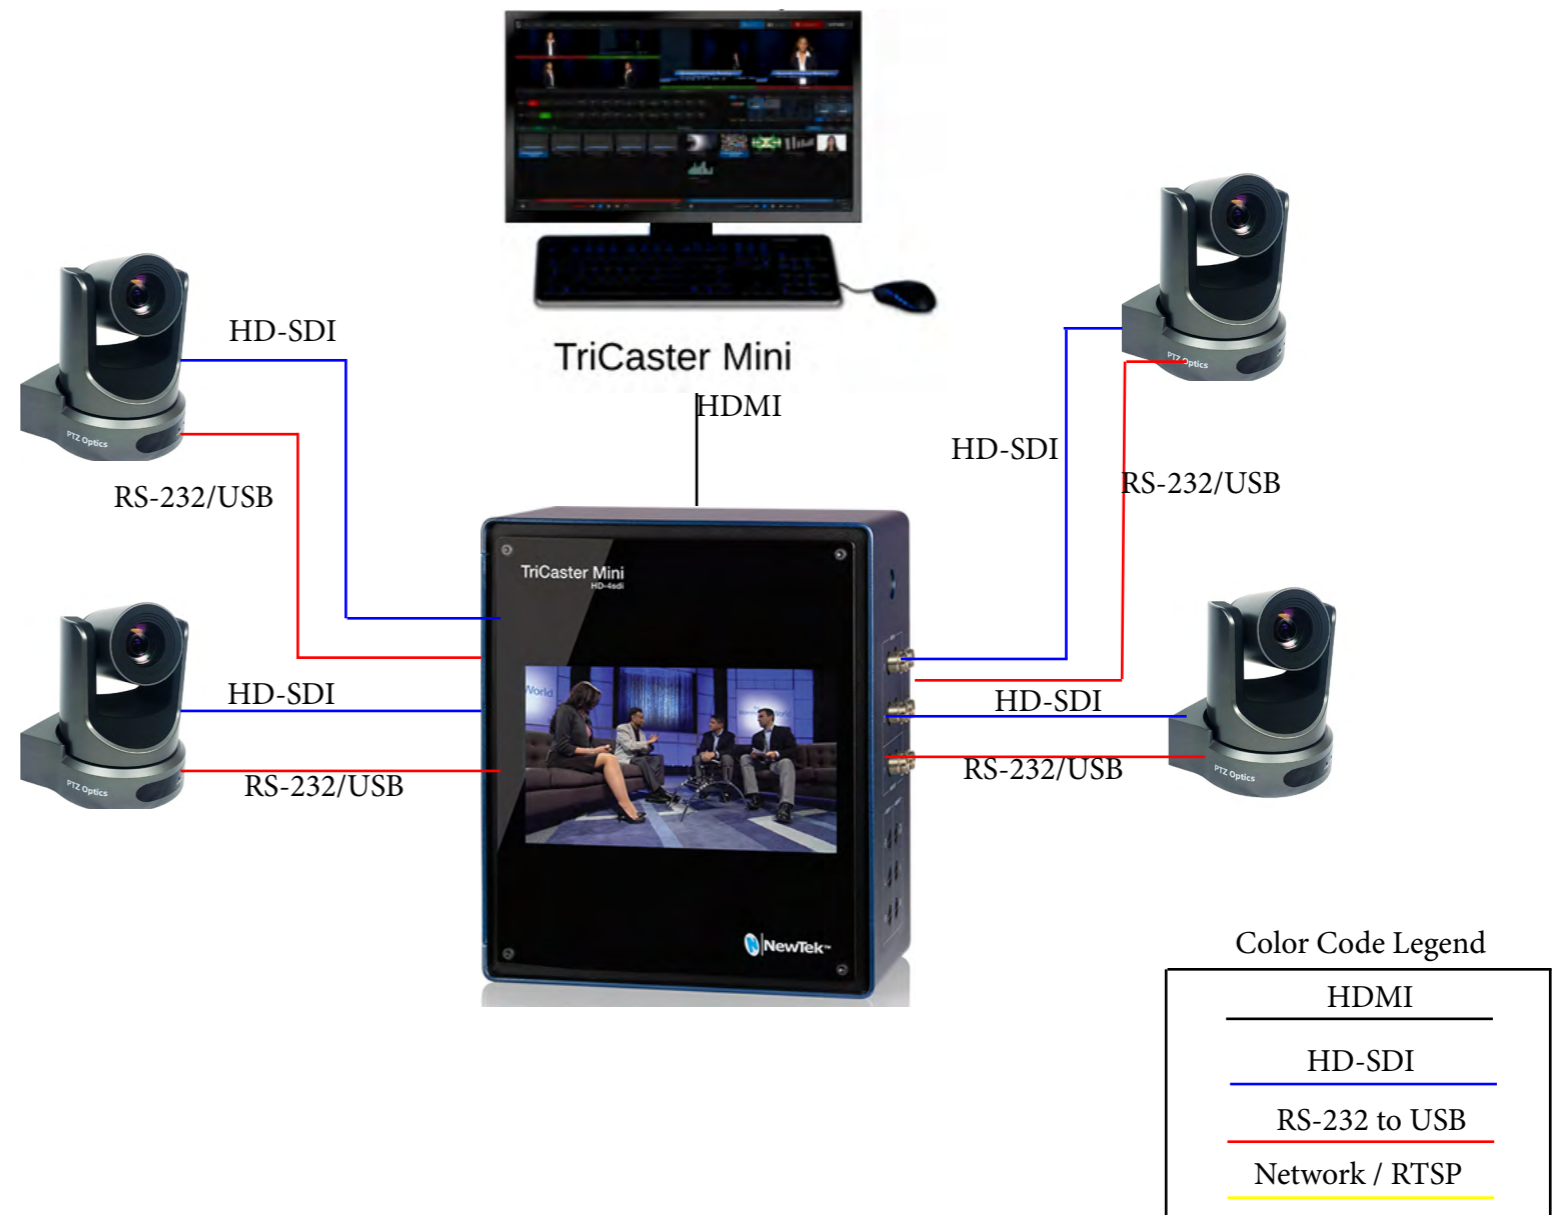

## Includes:

- (4) PTZOptics 12X-SDI
- (1) HuddlePod Air BIG Audio

## Mounting Options:

- Wall Mount (PT-WM-SM)
- Ceiling Mount (PTZO-CM)

## \*Notes:

Tricaster Mini can provide PTZ control for each PTZOptics camera connected via RS-232/USB.

## Complete Broadcast Studio

This system demonstrates the complete NewTek integrated environment for broadcast video. This system is built around the NewTek TriCaster Mini demonstrating the integration capabilities.