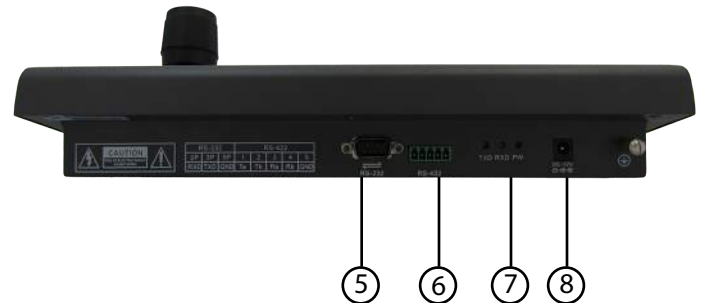

Compatibility

- VISCA Protocol
- PELCO-D Protocol
- PELCO-P Protocol

What's in the Box?

- Three-axis control keyboard
- RS232 cable
- DC12V Power Supply
- Manual

Features

- Durable Metal Housing
- VISCA, PELCO- P & D
- RS232, RS422, RS485
- On Screen Display
- Variable Speed Pan, Tilt & Zoom Control
- Iris, Focus, Home, Backlight & Preset controls
- 4 Camera Quick Select keys

HuddleCamHD

Model No: HC-JOY-G2

Easy pan, tilt & zoom controls for any RS-232, RS-422, RS-485 VISCA or Pelco protocol camera!
Controls pan & tilt with variable speed.
Use 3 dimensional joystick with "twist" for variable control of zoom.

- LCD Display**
Menu options displayed here
- Camera Control keys**
Quick camera select, camera select, Focus, Iris, BLC, Home, Preset set, call & clear
- Numeric Keys**
Setting, Gamma and calling and clearing presets and changing parameters

Operational Specifications

Power:	6W (12VDC)
Working Temp:	14° F to 122° F (-10° to +50° C).
Working Humidity:	10 ~ 90% (non-condensation)
Weight:	3.4 lbs 1.6 kg
Dimensions:	12.6"(W) x 7.1"(D) x 4.3(H) 320mm(W) x 181mm(D) x 110mm(H)