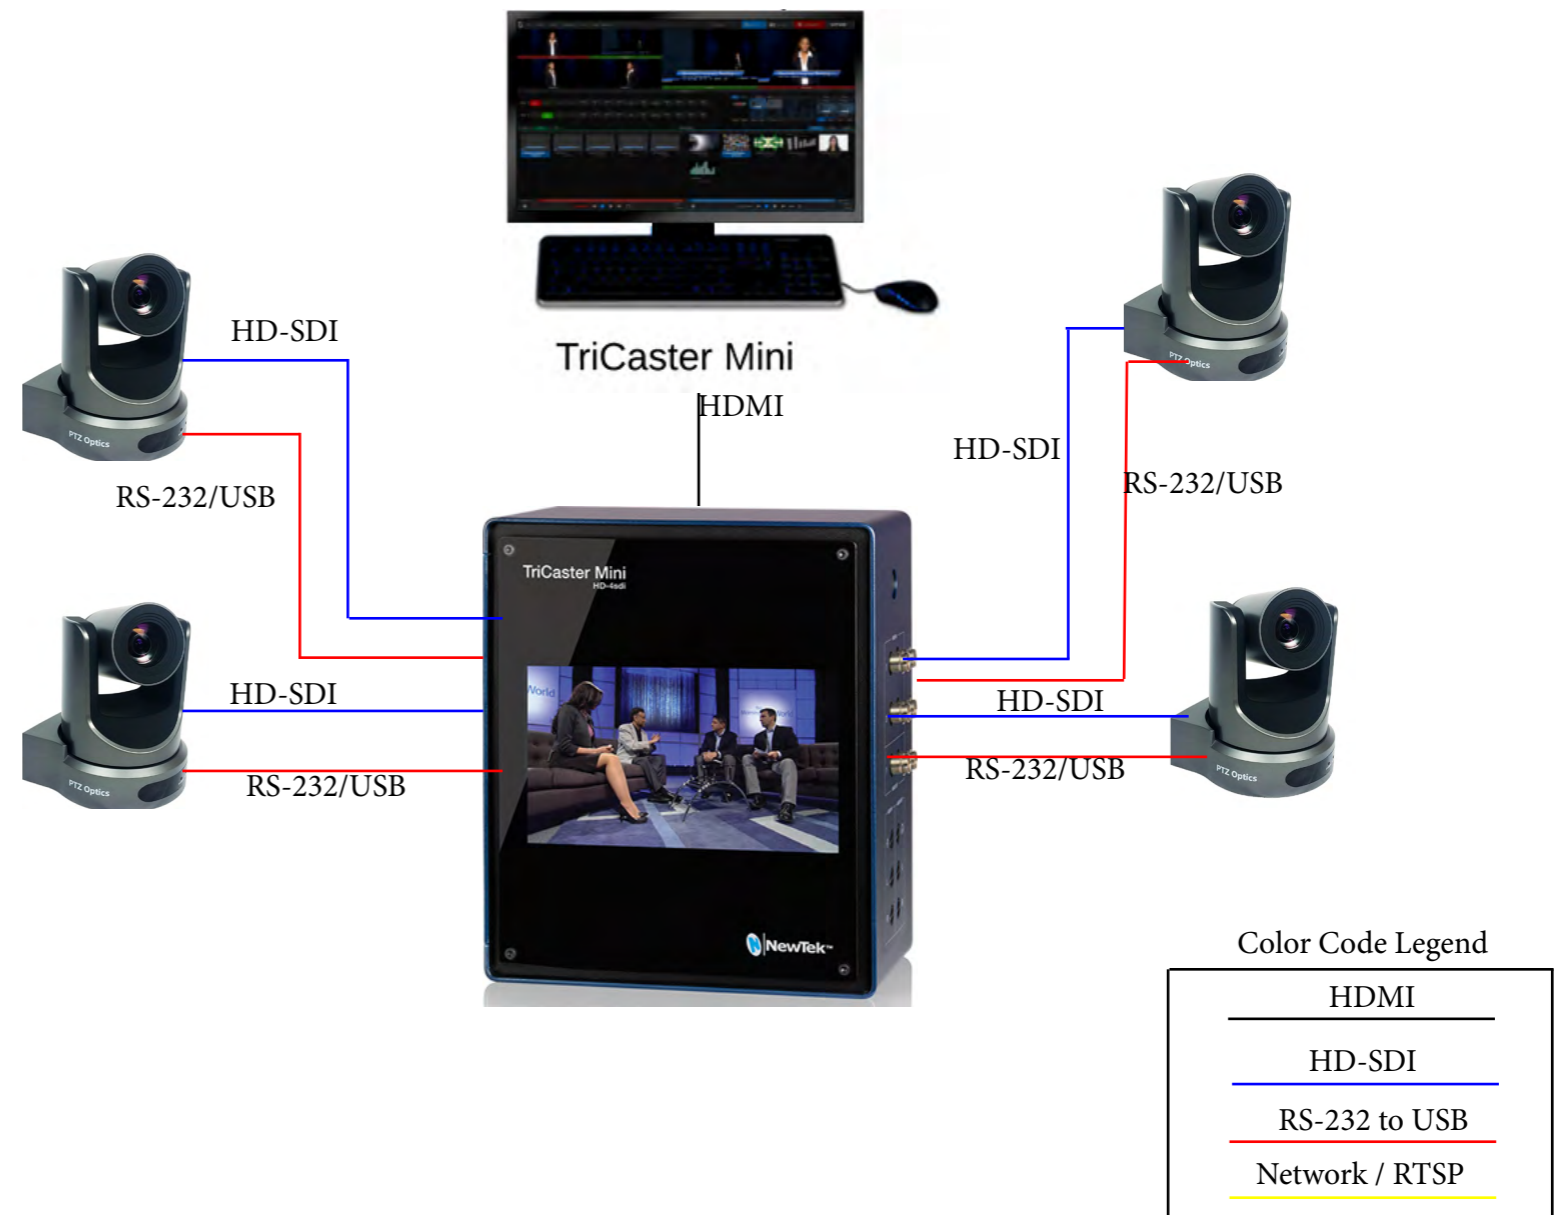

Broadcast Market

room configuration | large studio

Live Streaming / Broadcasting with NewTek Tricaster

Broadcast Video w/ NewTek Tricaster

room configuration | large studio

Live Broadcast Studio

Includes:

- (4) PTZOptics 12X-SDI
- (1) HuddlePod Air BIG Audio

Mounting Options:

- Wall Mount (PT-WM-SM)
- Ceiling Mount (PTZO-CM)

*Notes:

Tricaster Mini can provide PTZ control for each PTZOptics camera connected via RS-232/USB.

NewTek Complete Integration

room configuration | large studio

Complete Broadcast Studio

This system demonstrates the complete NewTek integrated environment for broadcast video. This system is built around the NewTek TriCaster Mini demonstrating the integration capabilities.

*Notes:
PTZOptics camera control is supported by: TriCaster Mini (all three models), TriCaster 410, TriCaster 460, TriCaster 860 and TriCaster 8000.