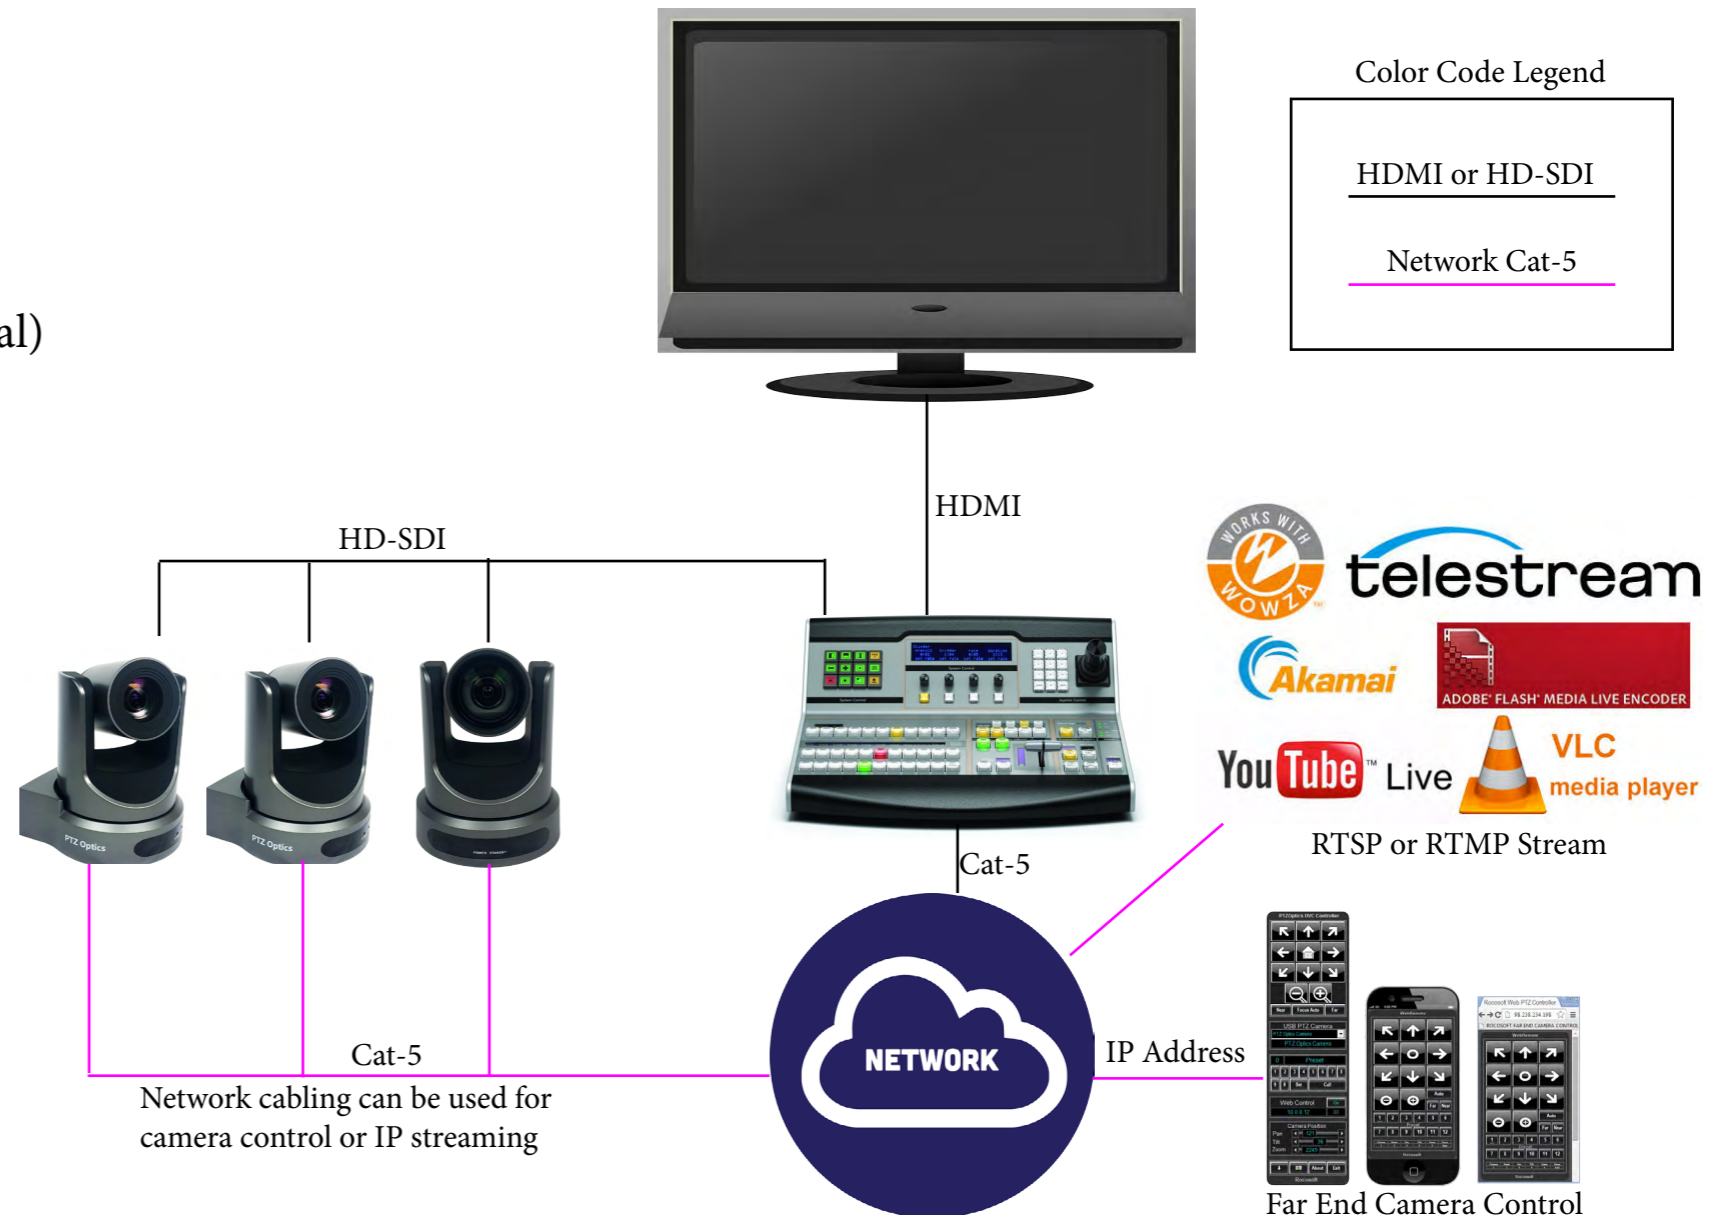

Live Streaming

room configuration | large studio

Live Broadcast Studio

Includes:

- (1) PTZOptics 12X-SDI
- (2) PTZOptics 20X-SDI
- PTZOptics IP Control Software (optional)

Existing:

- Existing Broadcast Switcher
- CDN account

Mounting Options:

- Wall Mount (PT-WM-SM)
- Ceiling Mount (PTZO-CM)