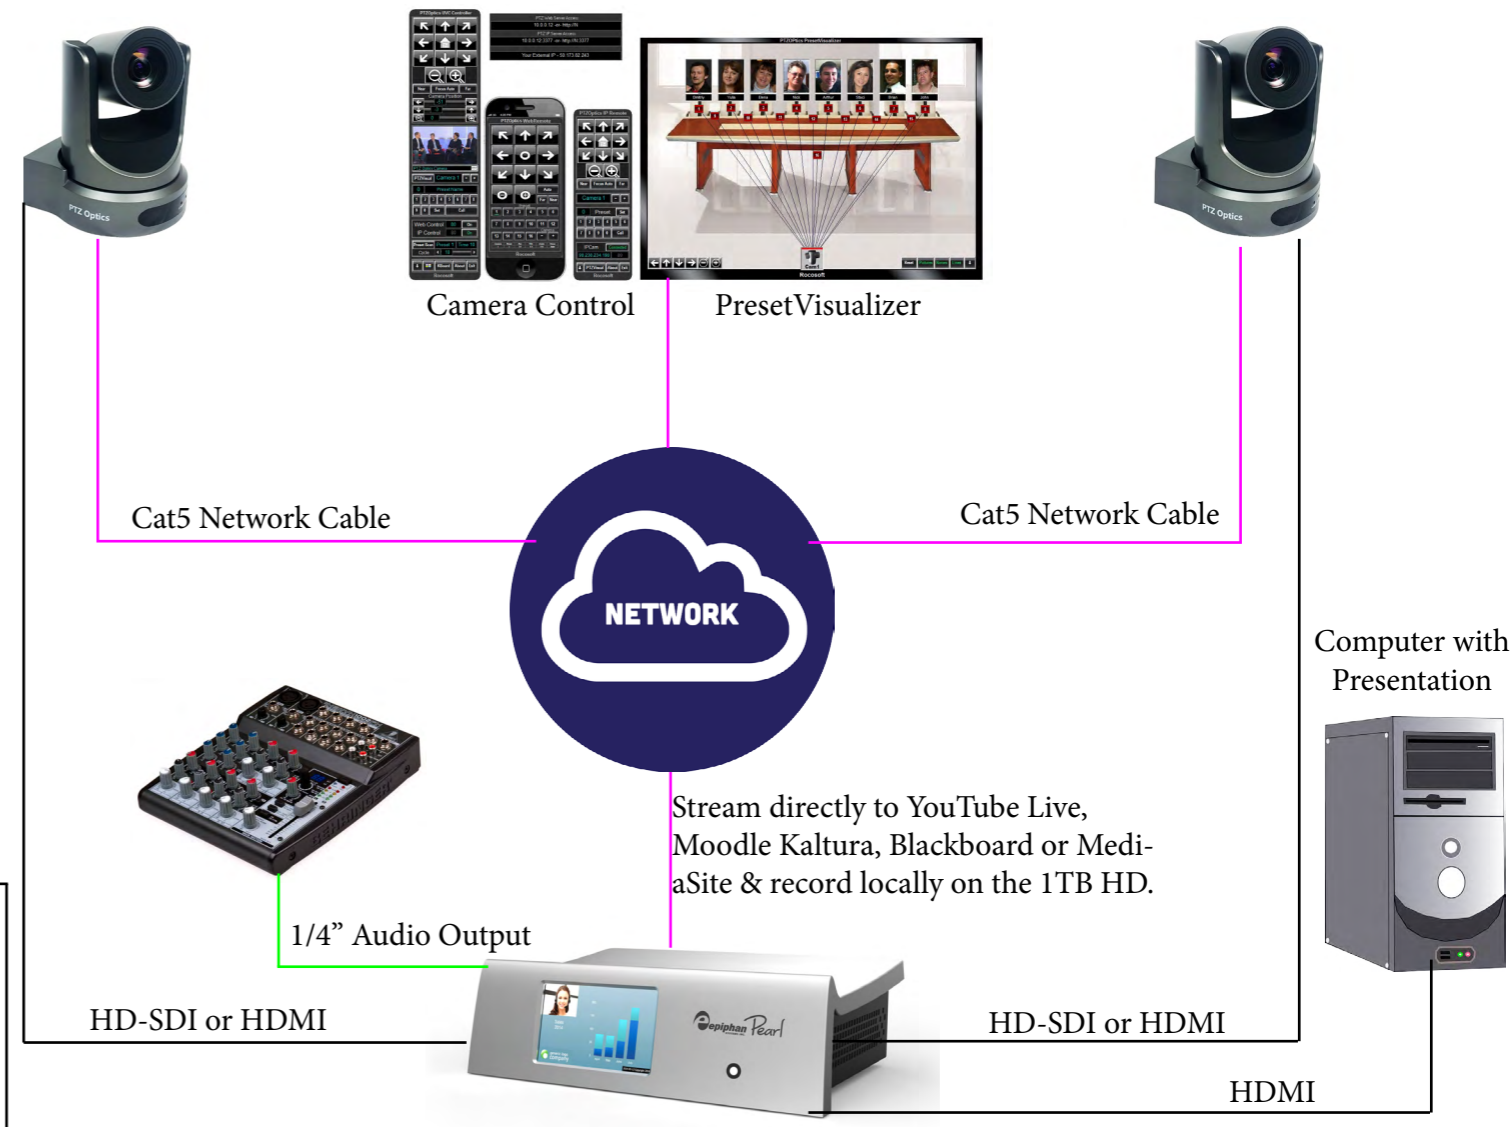

Education

room configuration | lecture capture

Lecture Capture / Distance Learning

Education

room configuration | lecture capture

Classroom Lecture Capture

Includes:

- (1) PTZOptics 12X-SDI
- (1) PTZOptics 20X-SDI
- (1) PTZOptics IP Joystick Controller
- (2) 50' Cat5 Network Cables
- (2) 75' HD-SDI Video Cables
- (2) 1/4" Stereo Audio Cabling
- (1) IP Control Software (Optional)

Existing:

- (1) Epiphan Pearl
- (1) Audio Mixer

Mounting Options:

- Wall Mount (PT-WM-SM)
- Ceiling Mount (PTZO-CM)

Color Code Legend

HDMI or HD-SDI

1/4" Audio Cable

Cat5 Network Cable

Education

room configuration | lecture capture

Classroom Lecture Capture

Includes:

- (1) PTZOptics 12X-SDI
- (1) PTZOptics 20X-SDI
- (1) PTZOptics IP Joystick Controller
- (2) 50' Cat5 Network Cables
- (2) 75' HD-SDI Video Cables
- (2) 1/4" Stereo Audio Cabling

Existing:

- (1) Epiphan Pearl
- (1) Audio Mixer

Mounting Options:

- Wall Mount (PT-WM-SM)
- Ceiling Mount (PTZO-CM)