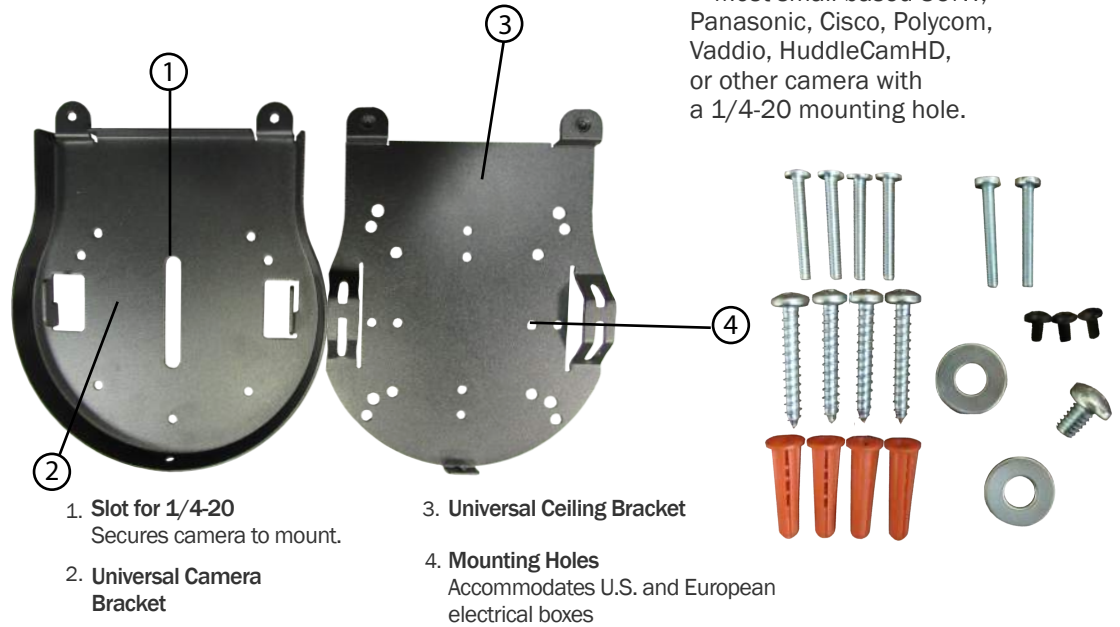

PTZ OPTICS

Small Universal Ceiling Mount

Model Number: PT-CM-1-BK

Mounts directly to ceiling with supplied hardware.

Also mounts directly to:

- U.S. single gang device box
- U.S. 4" square, round or octagonal junction box
- European single gang box (any with 60mm hole pattern)
- Universally compatible with any camera with 1/4-20 mounting interface
- Mounting hardware included

This Universal Ceiling Mount was designed specifically as an ideal way to ceiling mount PTZ cameras. Constructed from heavy gauge steel, this mount comes with 3 year manufacture warranty.

Compatibility

- All PTZOptics Cameras
- Most small based SONY, Panasonic, Cisco, Polycom, Vaddio, HuddleCamHD, or other camera with a 1/4-20 mounting hole.

Specifications

Size & Weight

Dimensions (in.)	5.56 W x 6.5 L
Dimensions (mm.)	142 W x 166 L
Weight (lbs.)	1.0
Weight (kg.)	0.45

What's in the Box

Universal Camera Mount - 2 piece

Mounting Hardware:

- (1) 1/4-20 x 3/8" camera mounting screw
- (2) 1/4" Flat Washers
- (3) M3 x 6mm safety screw
- (2) #6-32 x 1" U.S. box mounting screw
- (2) #8-32 x 1" U.S. box mounting screw
- (2) M3.5 x 25mm European box mounting screw
- (2) #10 x 1-1/4" pan head screw
- (2) #10 - 12 x 1" conical plastic anchor